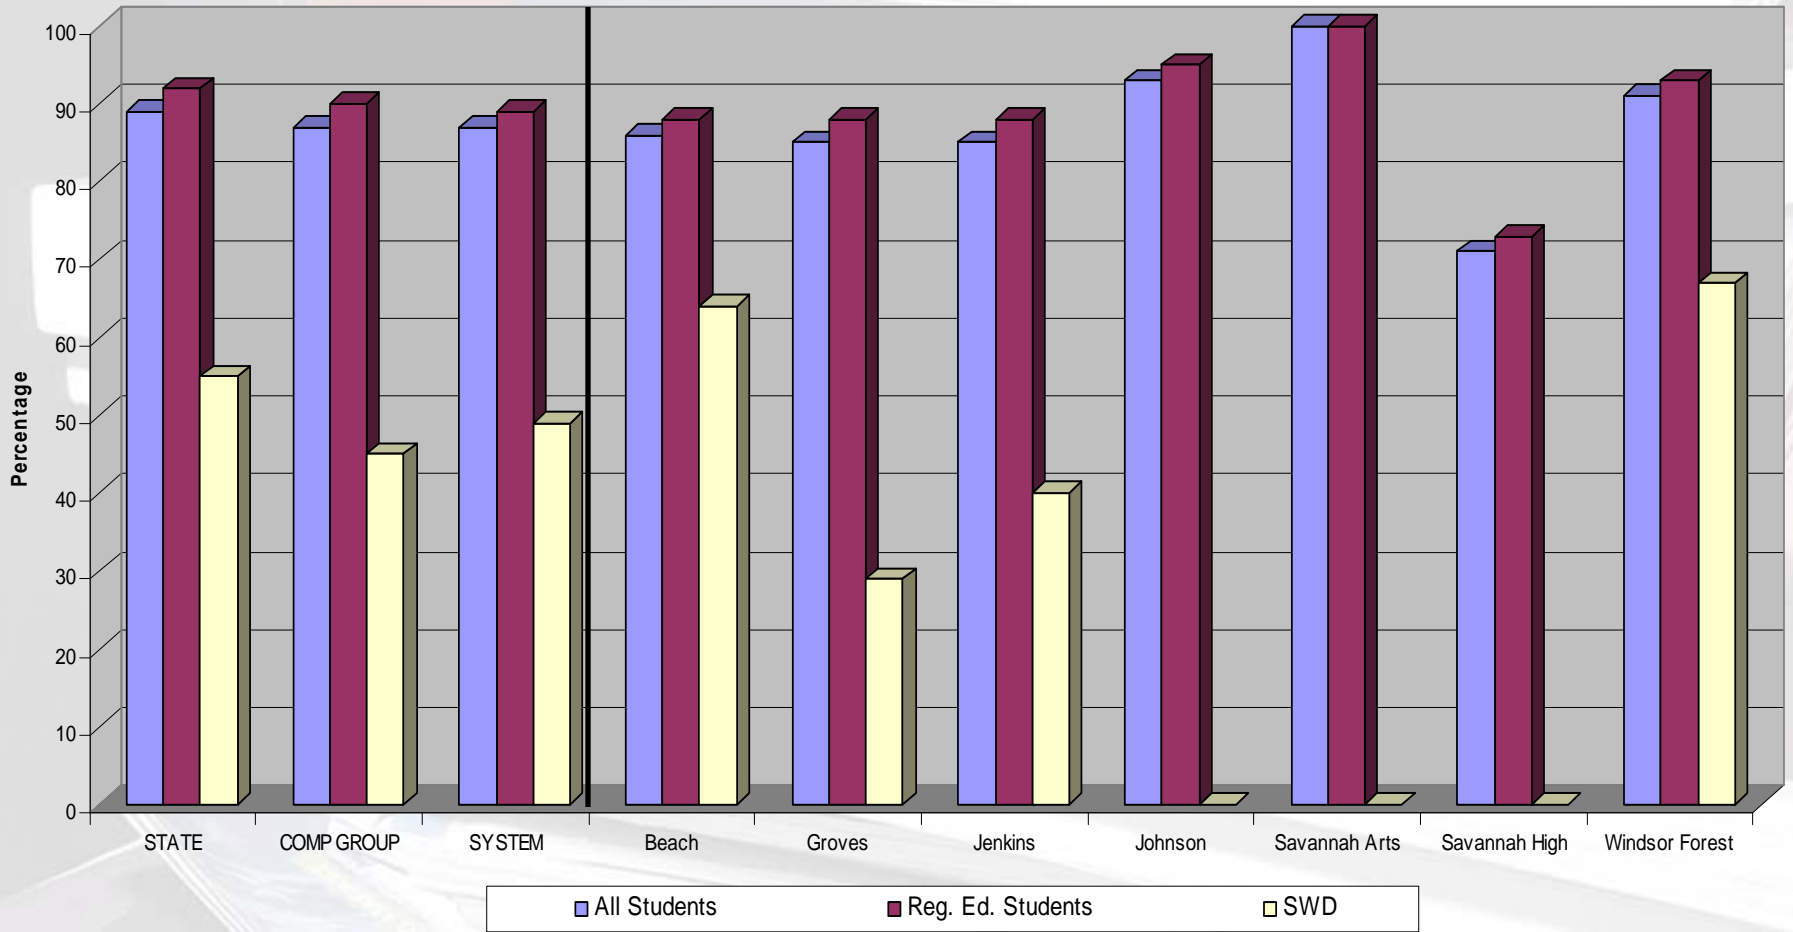

 indicates meets or exceeds the state standard

 indicates gain

* Comp. Group Districts: Clarke, Clayton, DeKalb, Dougherty, Liberty, Muscogee, Richmond, Spalding, Troup, Atlanta City

* Scores are reported only for groups with 10 or more students

 indicates gain

* Scores are reported only for groups with 10 or more students

Percentage of 11th Grade 1st Time Test-Takers Passing the GHSWT By Subgroup- Fall 2007

* Comp. Group Districts: Clarke, Clayton, DeKalb, Dougherty, Liberty, Muscogee, Richmond, Spalding, Troup, Atlanta City