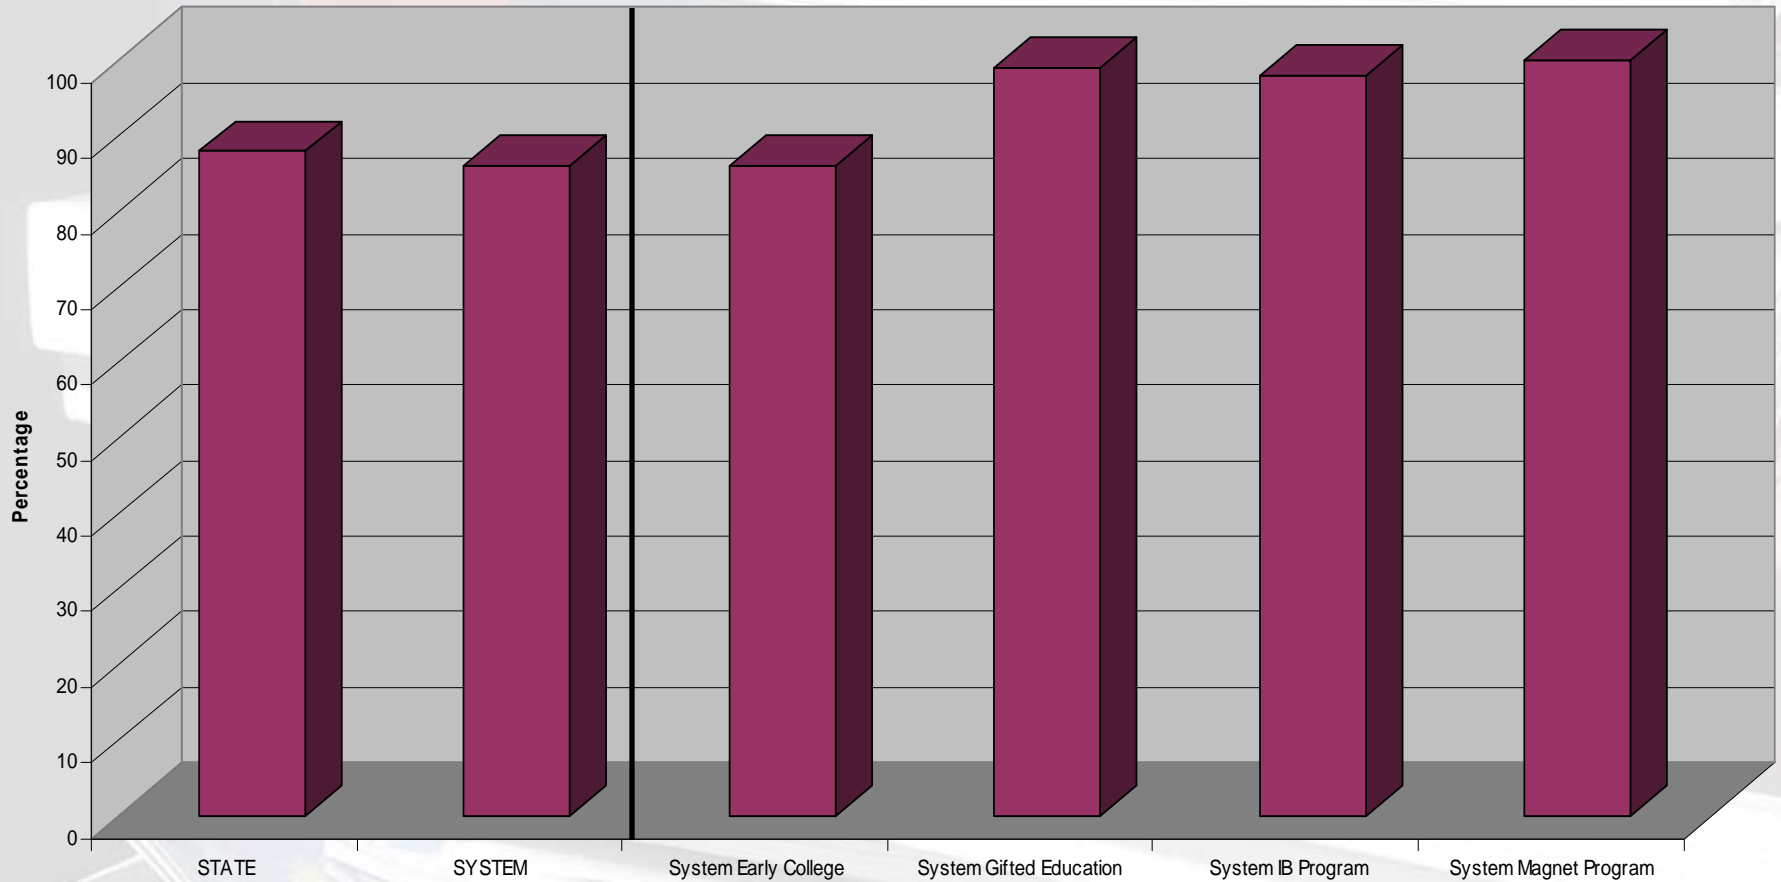

Percentage of 11th Grade 1st Time Test-Takers Passing the GHSWT By System Program- Fall 2007

* Scores are reported only for groups with 10 or more students