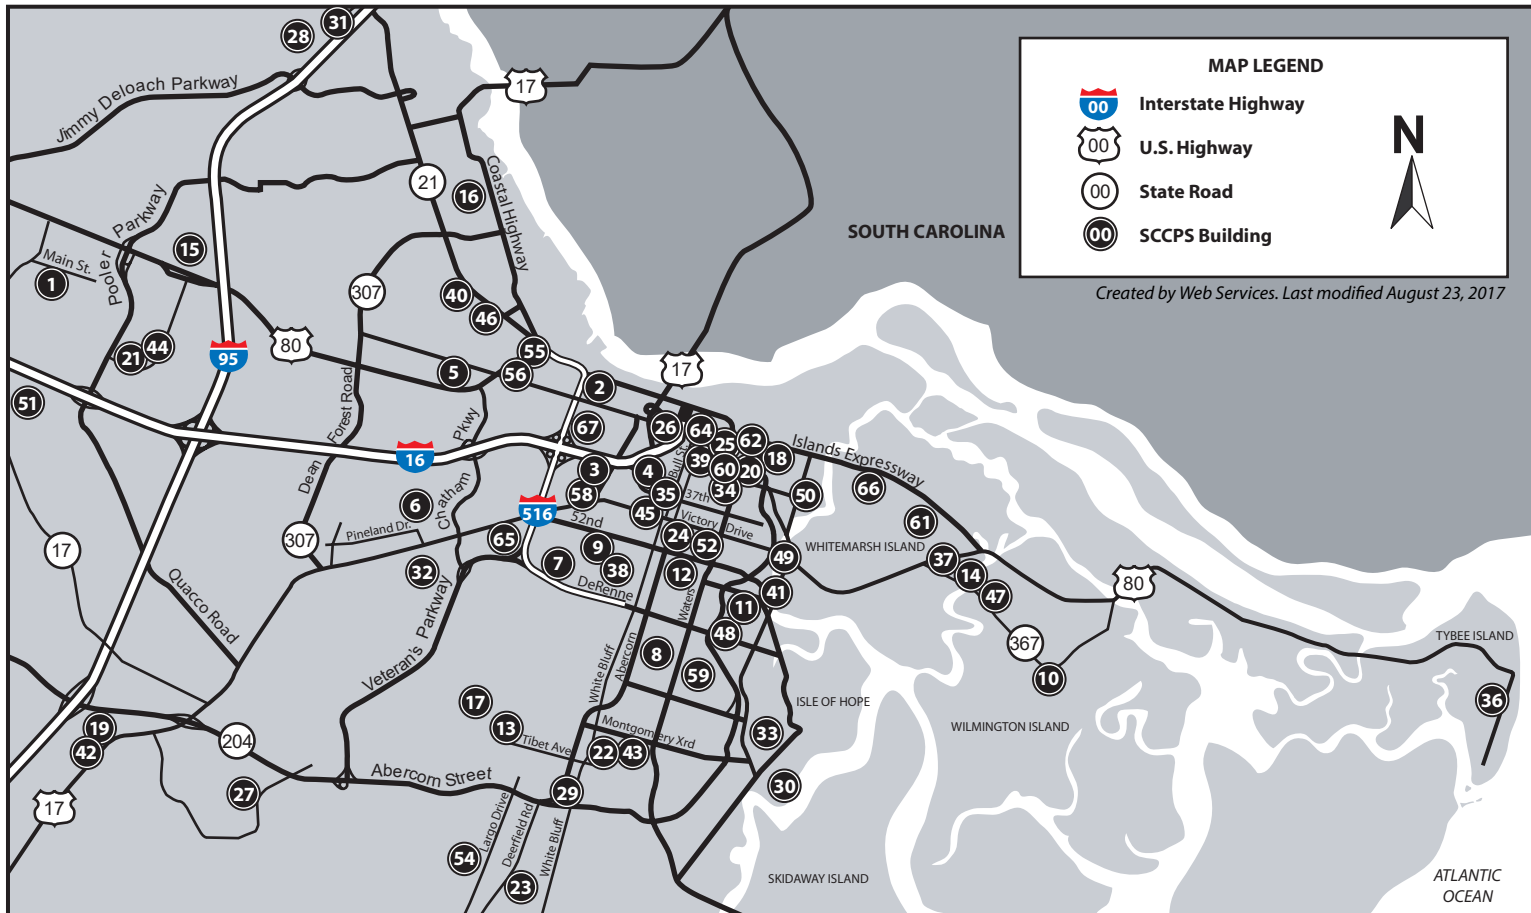

Savannah-Chatham County Public Schools

Created by Web Services. Last modified August 23, 2017

SCHOOL

SCHOOL	ADDRESS / ZIP	PHONE
1. Bloomingdale Elementary	101 E. Main St./31302	395-3680
2. Brock Elementary	1804 Stratford St./31401	395-5300
3. Butler Elementary	1909 Cynthia St./31415	395-2525
4. Gadsden Elementary	919 May St./31405	395-5940
5. Garden City Elementary	4037 Kessler Ave./31408	395-6820
6. Gould Elementary	4910 Pineland Drive/31405	395-5400
7. Haven Elementary	5111 Dillon Ave./31405	395-6501
8. Heard Elementary	414 Lee Blvd./31405	395-6630
9. Hodge Elementary	3609 Hopkins Street/31405	395-5200
10. Howard Elementary	115 Wilmington Island Rd./31410	395-3925
11. Humanities at Juliette Low	15 Blue Ridge Ave./31404	395-6380
12. J.G. Smith Elementary	210 Lamara Drive/31405	395-6530
13. Largo-Tibet Elementary	430 Tibet Ave./31406	395-3450
14. Marshpoint Elementary	135 Whitmarsh Is. Rd./31410	395-4000
15. Pooler Elementary	308 Holly Ave./31322	395-3625
16. Port Wentworth Elementary	507 S. Coastal Hwy./31407	395-6742
17. Pulaski Elementary	1001 Tibet Ave./31406	395-6466
18. Shuman Elementary	415 Goebel Ave./31404	395-4500
19. Southwest Elementary	6020 Ogeechee Road/31419	395-3301
20. Spencer Elementary	100 Bouhan Ave./31404	395-2500
21. West Chatham Elementary	820 Pine Barren Road/31322	395-3600
22. White Bluff Elementary	9902 White Bluff Road/31406	395-3325
23. Windsor Forest Elementary	414 Briarcliff Circle/31419	395-3353
24. Charles Ellis Montessori	220 E. 49th St./31405	395-5470
25. East Broad St. K-8 School	400 East Broad St./31401	395-5500
26. Garrison School for the Arts	649 W. Jones St./31401	395-5975
27. Georgetown K-8 School	1516 King George Blvd./31419	395-3475
28. Godley Station K-8 School	2135 Benton Boulevard/31322	395-6000
29. Hesse K-8 School	9116 Whitfield Ave./31406	395-6440
30. Isle of Hope K-8 School	5330 Montgomery St./31405	395-6555
31. Rice Creek School	100 Mulberry Avenue/31407	395-4100

ELEMENTARY SCHOOLS

SCHOOL	ADDRESS / ZIP	PHONE
32. Coastal Empire Montessori	301 Buckhalter Rd./31405	238-1973
33. Oglethorpe Charter School	7202 Central Ave./31406	395-5075
34. Savannah Classical Academy	705 E. Anderson St./31401	395-4040
35. Susie King Taylor School	1709 Bull Street/31401	289-7320
36. Tybee Maritime Academy	714 Lovell Avenue/31428	395-4060

K-8 SCHOOLS

SCHOOL	ADDRESS / ZIP	PHONE
32. Coastal Empire Montessori	301 Buckhalter Rd./31405	238-1973
33. Oglethorpe Charter School	7202 Central Ave./31406	395-5075
34. Savannah Classical Academy	705 E. Anderson St./31401	395-4040
35. Susie King Taylor School	1709 Bull Street/31401	289-7320
36. Tybee Maritime Academy	714 Lovell Avenue/31428	395-4060

CHARTER SCHOOLS