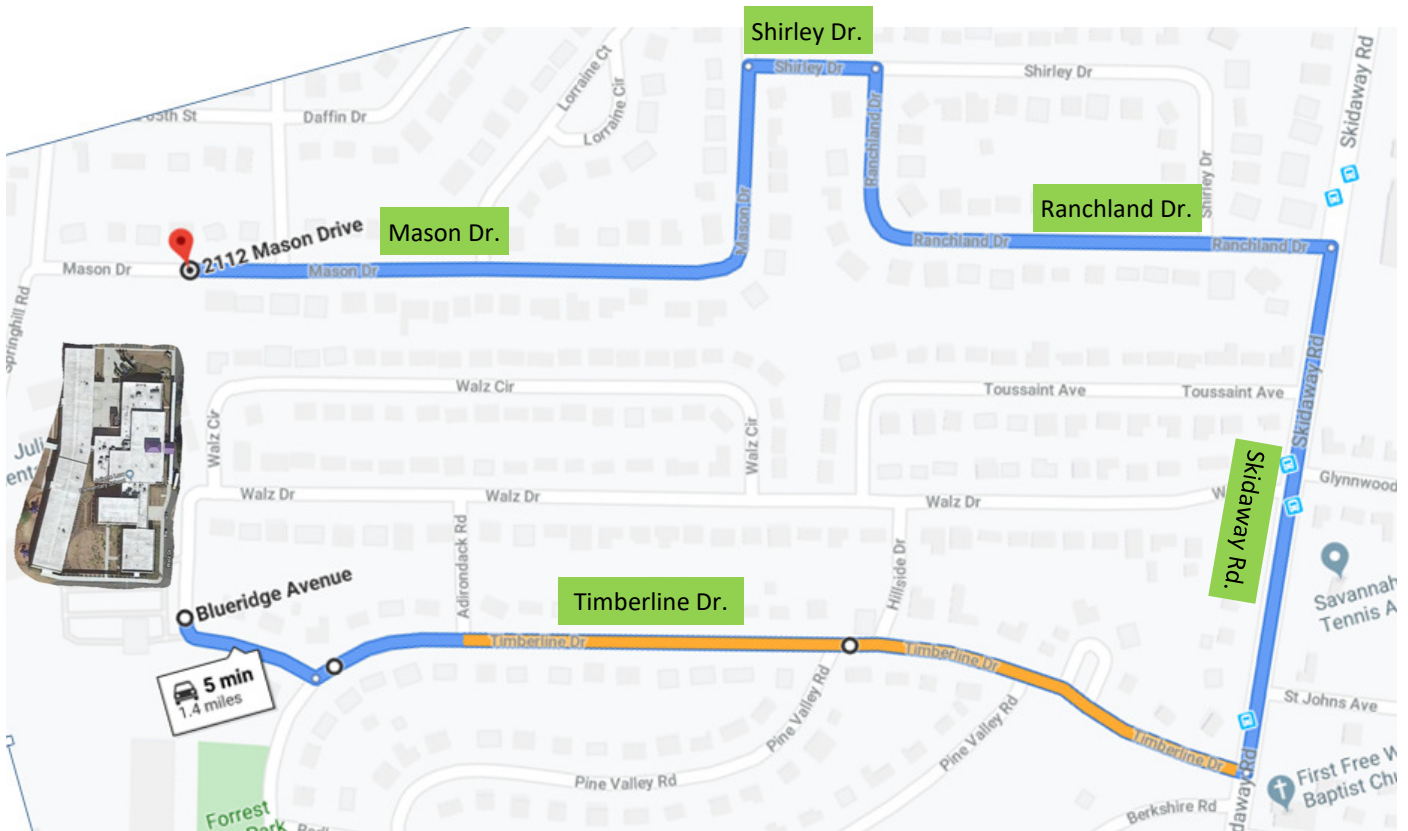

Map to Mason Drive Gate from Blueridge Gate

Option One:

Type 2112 Mason Drive, Savannah, GA into a map app on your phone and follow the instructions

Option Two:

1. Head south on Blue Ridge Avenue toward Timberline Drive
2. Turn left onto Timberline Drive
3. Turn left onto Skidaway Road
4. Turn left onto Ranchland Drive
5. Turn left onto Shirley Drive
6. Turn left onto Mason Drive
7. The Mason Drive gate will be on your left